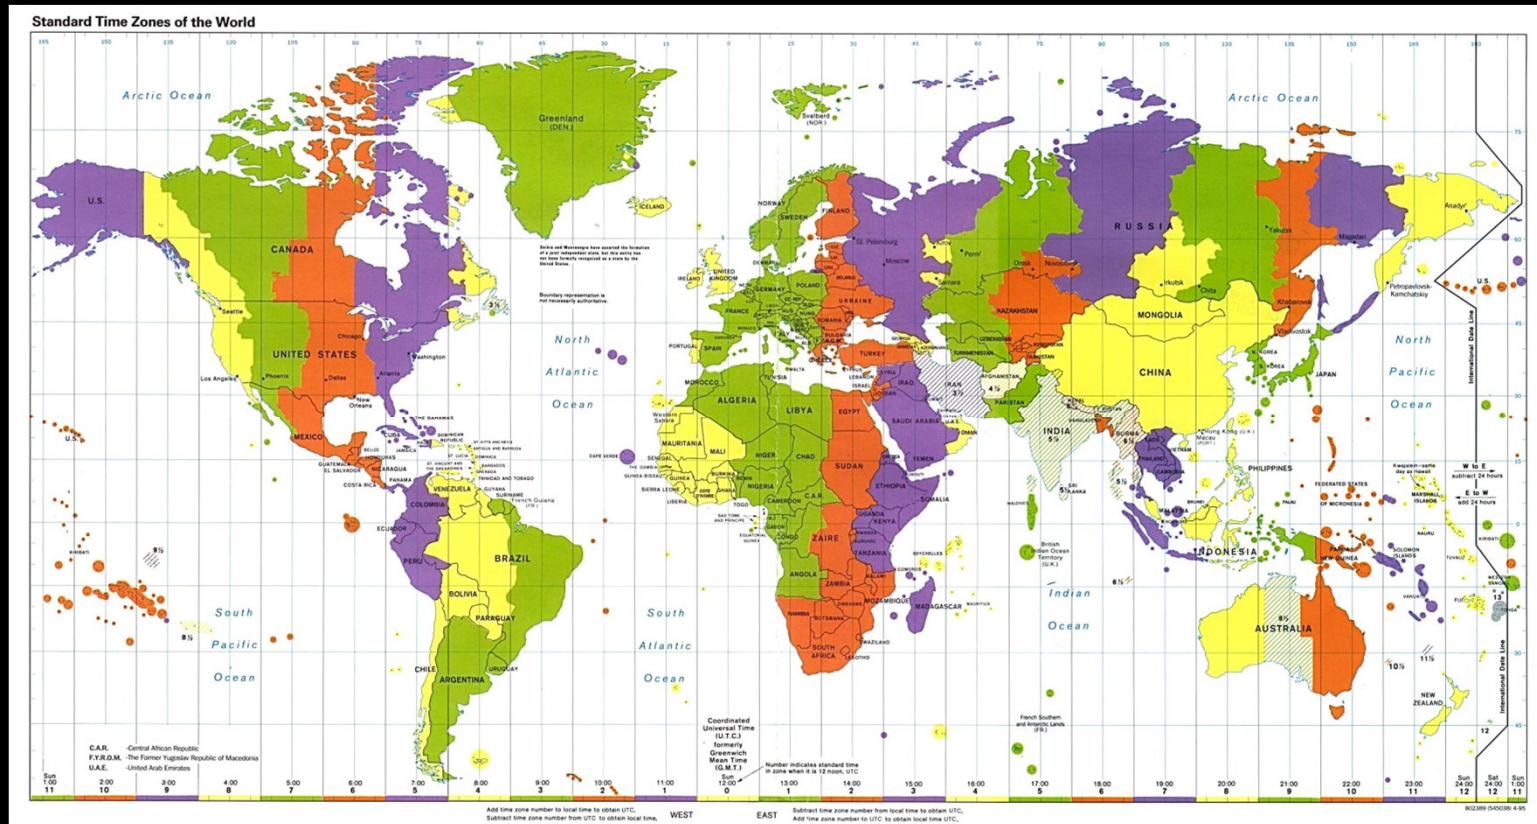

# Regional Development Initiatives - Africa

## 2014 ISAF Development Symposium

A composite image featuring a close-up of a woman's face with striking green eyes and red lips. The right side of her face is overlaid with a map of the African continent, showing topographical features in shades of brown and green. The background is a deep blue, suggesting a sky or ocean. The overall composition is artistic and symbolic, representing the connection between the continent and its people.